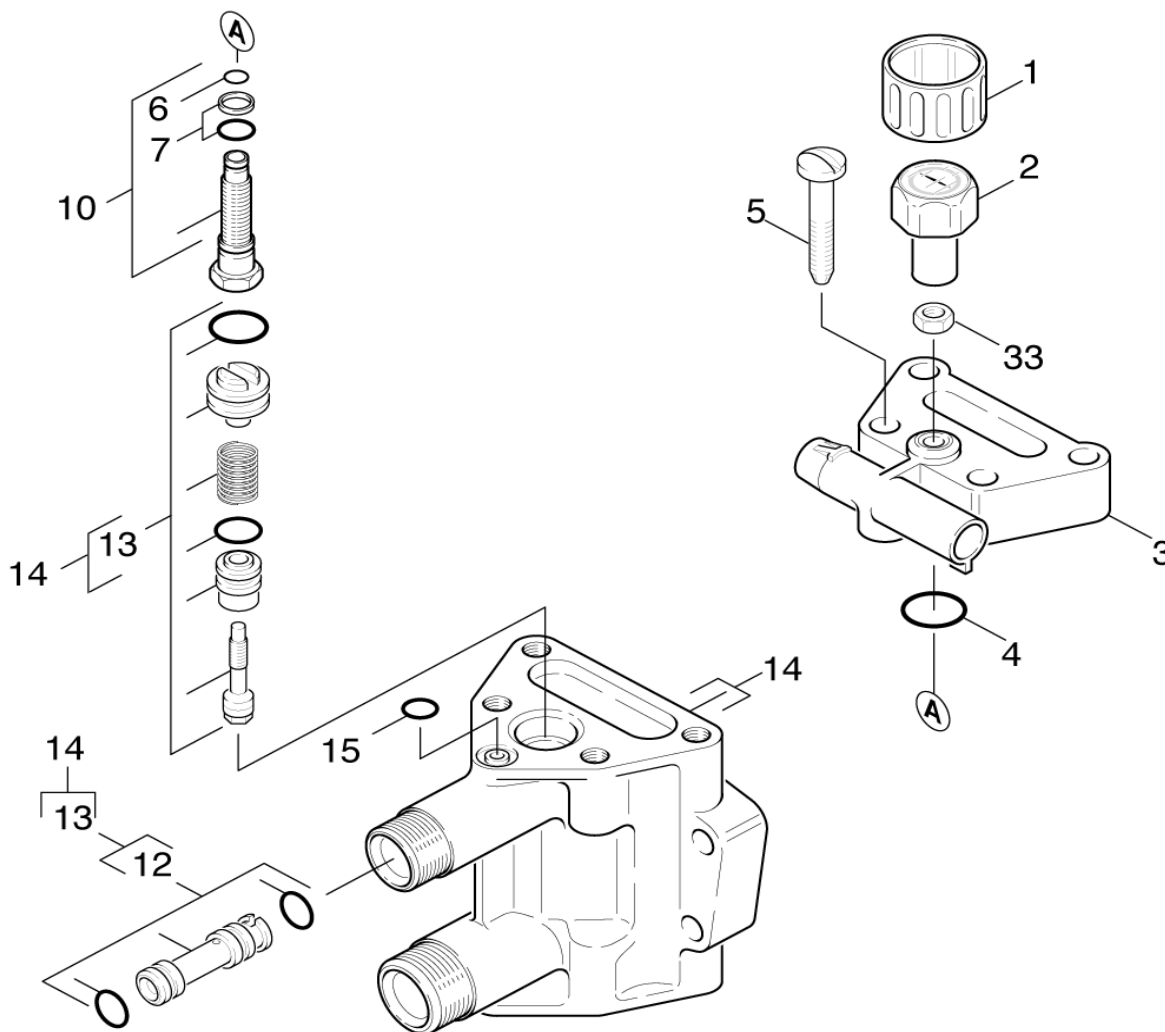

PARTS BREAKDOWN FOR K580 (1.855-700.0)

Location	PN	DESCRIPTION	QTY	SERIAL #	
				FROM	TO
PIECE PARTS - Top Part 1.1					
1	4324-0080	Calipers	1		
2	2882-3510	Conversion Kit Cover	1		
		Conversion Kit for cover with a length of 380mm to 400mm			
2	5066-6200	Cover Pop Part	1		
		for cover with a length of 400mm			
3	6631-5500	Water Protection Cover	1		
4	6631-5810	Switch	1		
5	6661-1610	Capacitor	1		
6	6631-5820	Bracket	1		

R J Bowers Distributors
 2003 Harrison Ave
 Rockford IL 61104
 E-mail: service@rjbowers.com
 Web: www.rjbowers.com
 (815) 399-8839 (800) 383-6584

PARTS BREAKDOWN FOR K580 (1.855-700.0)

Location	PN	DESCRIPTION	QTY	SERIAL #	
				FROM	TO
PIECE PARTS - Bottom 1.3					
11	2882-3510	Conversion Kit Cover Conversion Kit for cover with a length of 380mm to 400mm	1		
11	5066-4600	Cover Bottom Part for cover with a length of 400mm	1		
12	6388-2160	Hose DN 5	1		
13	5731-6090	Filter With Weight	1		
14	5057-0340	Support	3		
15	6303-0840	Oval Head Screw	3		

R J Bowers Distributors

2003 Harrison Ave
 Rockford IL 61104
 E-mail: service@rjbowers.com
 Web: www.rjbowers.com
 (815) 399-8839 (800) 383-6584

PARTS BREAKDOWN FOR K580 (1.855-700.0)

Location	PN	DESCRIPTION	QTY	SERIAL #	
				FROM	TO
PUMP - Cylinder Head 2.1					
1	5321-3060	Handhold	1		
2	6421-2020	Manometer	1		
3	5060-3530	Cover Housing	1		
4	6362-6660	O-Ring Seal 17.17x1378	1		
5	6303-1440	Screw St-A2E	4		
6	7362-5050	O-Ring Seal 3.75x1.6	1		
7	6362-7190	O-Ring Seal Complete 1st.R.	1		
10	4291-0030	Spindle	1		
12	4769-0190	Nozzle Insert	1		
13	2883-1530	Conversion Kit K580 (Unloader Valve & Nozzle Insert)	1		
14	4550-1610	Cylinder Head	1		
15	6362-1010	O-Ring seal 8x2	1		
33	6310-0580	Hexagon Nut M8x0.75	1		
100	2883-2050	Pump Rebuild Kit (Spare Part Set)	1		