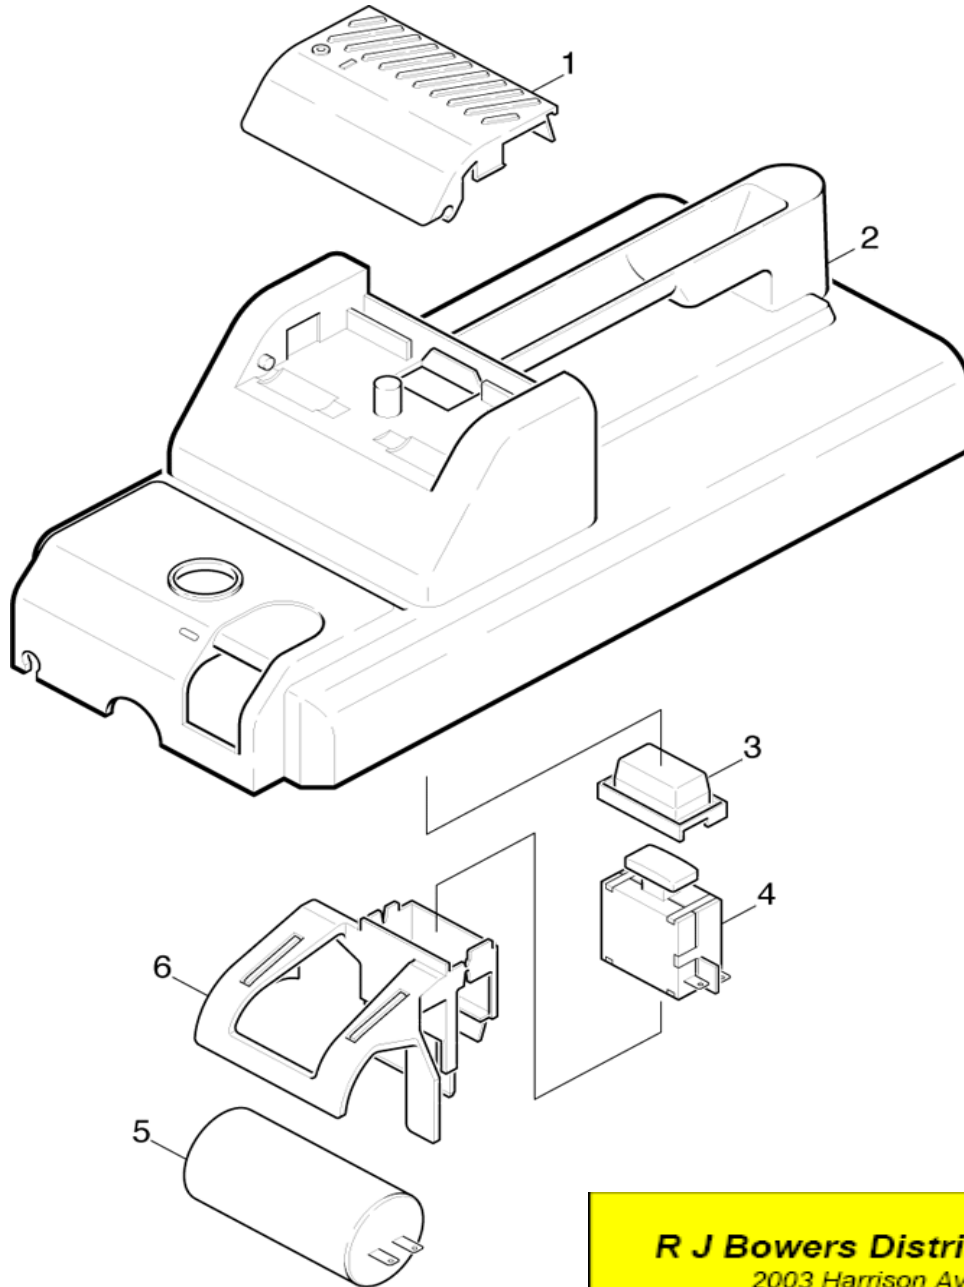

PARTS BREAKDOWN FOR K580 (1.855-700.0)

Location	PN	DESCRIPTION	QTY	SERIAL #	
				FROM	TO
PIECE PARTS - Top Part 1.1					
1	4324-0080	Calipers	1		
2	2882-3510	Conversion Kit Cover	1		
		Conversion Kit for cover with a length of 380mm to 400mm			
2	5066-6200	Cover Pop Part	1		
		for cover with a length of 400mm			
3	6631-5500	Water Protection Cover	1		
4	6631-5810	Switch	1		
5	6661-1610	Capacitor	1		
6	6631-5820	Bracket	1		

R J Bowers Distributors
 2003 Harrison Ave
 Rockford IL 61104
 E-mail: service@rjbowers.com
 Web: www.rjbowers.com
 (815) 399-8839 (800) 383-6584

PARTS BREAKDOWN FOR K580 (1.855-700.0)

Location	PN	DESCRIPTION	QTY	SERIAL #	
				FROM	TO
PIECE PARTS - Piece Parts 1.2					
1	5379-0150	Rubber Ring	1		
2	6343-1700	Retaining Clip	1		
3	7303-0300	Screw M4x8	1		
4	7777-9990	Power Cord (Stockpiling discontinued)	1		
5	6303-1250	Screw 5x20-Sonder	6		
6	7312-1630	Toothed Lock Washer A4.3	1		

R J Bowers Distributors
 2003 Harrison Ave
 Rockford IL 61104
 E-mail: service@rjbowers.com
 Web: www.rjbowers.com
 (815) 399-8839 (800) 383-6584

PARTS BREAKDOWN FOR K580 (1.855-700.0)

Location	PN	DESCRIPTION	QTY	SERIAL #	
				FROM	TO
PIECE PARTS - Bottom 1.3					
11	2882-3510	Conversion Kit Cover Conversion Kit for cover with a length of 380mm to 400mm	1		
11	5066-4600	Cover Bottom Part for cover with a length of 400mm	1		
12	6388-2160	Hose DN 5	1		
13	5731-6090	Filter With Weight	1		
14	5057-0340	Support	3		
15	6303-0840	Oval Head Screw	3		