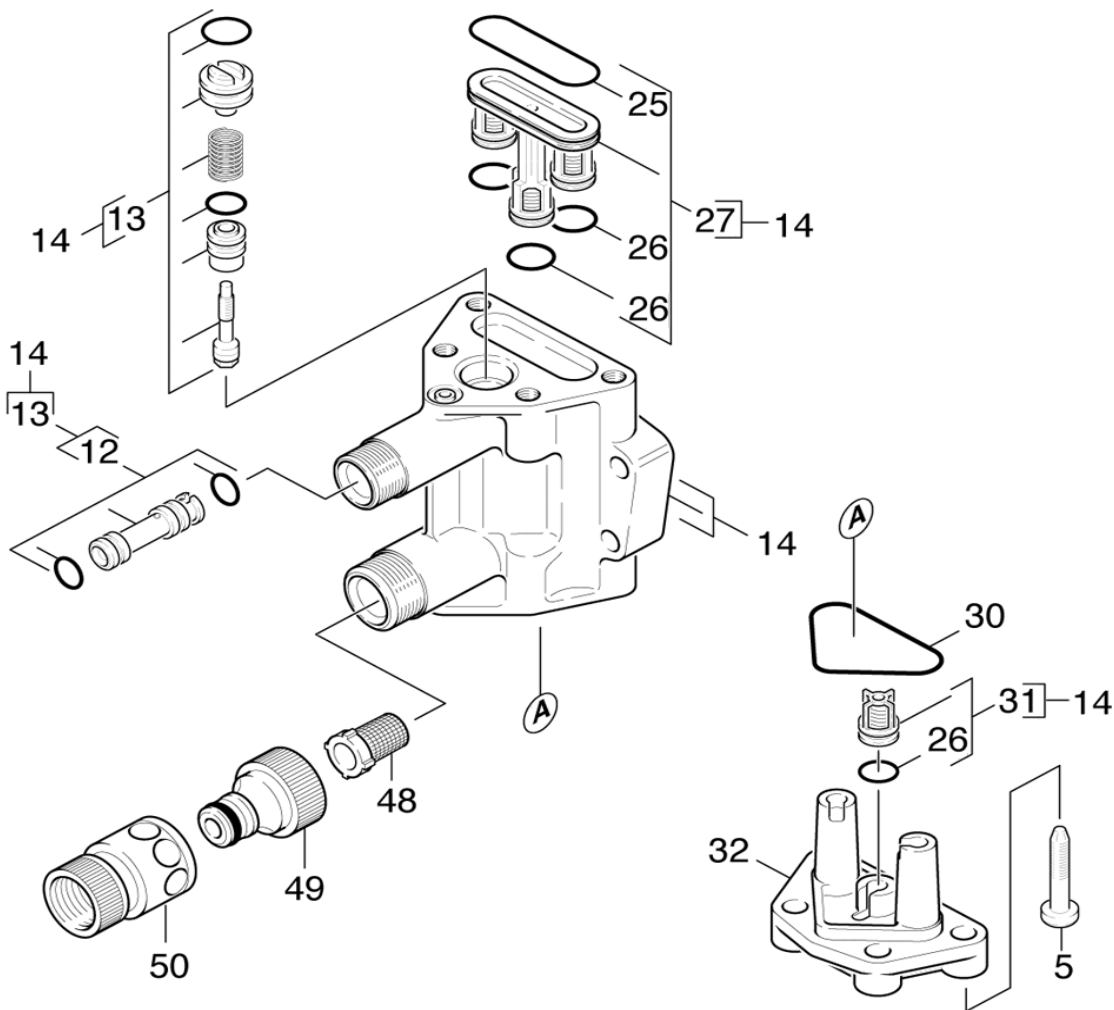

PARTS BREAKDOWN FOR K580 (1.855-700.0)

Location	PN	DESCRIPTION	QTY	SERIAL #	
				FROM	TO
PUMP - Valves 2.3					
5	6303-1440	Screw St-A2E	4		
12	4769-0190	Nozzle Insert	1		
13	2883-1530	Conversion Kit K580 (Unloader Valve & Nozzle Insert)	1		
14	4550-1610	Cylinder Head	1		
25	6362-7980	O-Ring Seal 31.0x2.5	1		
26	6362-0770	O-Ring Seal 10x2.2	6		
26	6362-7280	Gasket	3		
27	4580-1960	Pressure Valve	1		
31	2884-8740	Valve (3 Pack)	1		
32	5091-8670	Housing Suction Cover	1		
48	6414-2520	Strainer	1		
49	6389-8700	Connection 3/4"	1		
50	9083-0030	Hose Coupling	1		
100	2883-2050	Pump Rebuild Kit (Spare Part Set)	1		

R J Bowers Distributors

2003 Harrison Ave
Rockford IL 61104
E-mail: service@rjbowers.com
Web: www.rjbowers.com
(815) 399-8839 (800) 383-6564