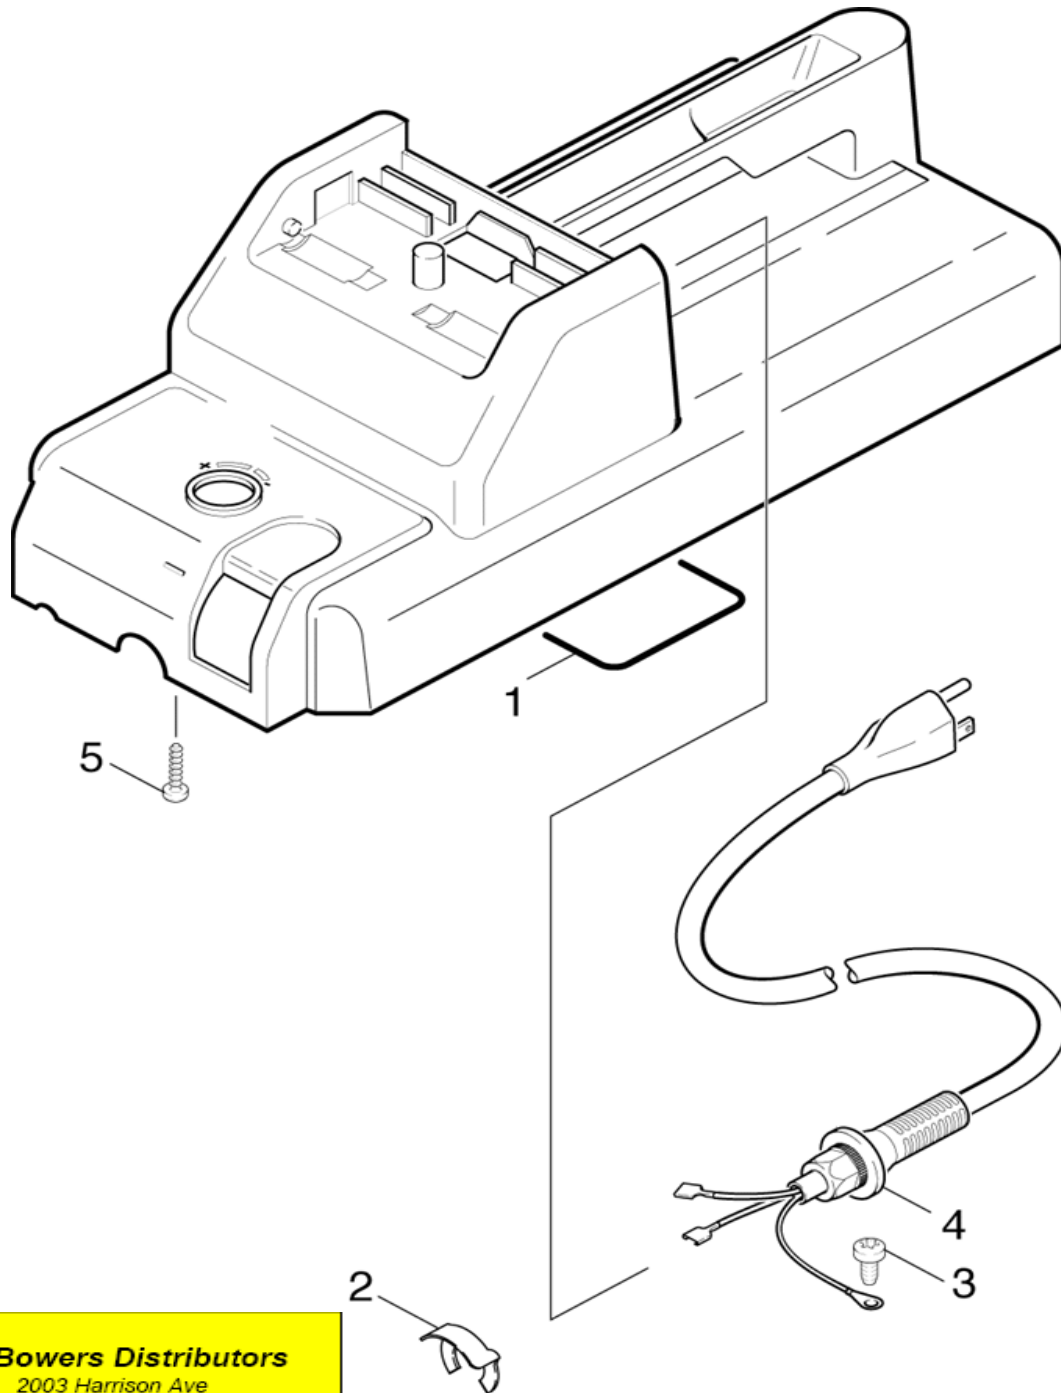

PARTS BREAKDOWN FOR K580 (1.855-700.0)

Location	PN	DESCRIPTION	QTY	SERIAL #	
				FROM	TO
PIECE PARTS - Top Part 1.1					
1	4324-0080	Calipers	1		
2	2882-3510	Conversion Kit Cover	1		
		Conversion Kit for cover with a length of 380mm to 400mm			
2	5066-6200	Cover Pop Part	1		
		for cover with a length of 400mm			
3	6631-5500	Water Protection Cover	1		
4	6631-5810	Switch	1		
5	6661-1610	Capacitor	1		
6	6631-5820	Bracket	1		

R J Bowers Distributors
 2003 Harrison Ave
 Rockford IL 61104
 E-mail: service@rjbowers.com
 Web: www.rjbowers.com
 (815) 399-8839 (800) 383-6584

PARTS BREAKDOWN FOR K580 (1.855-700.0)

Location	PN	DESCRIPTION	QTY	SERIAL #	
				FROM	TO
PIECE PARTS - Piece Parts 1.2					
1	5379-0150	Rubber Ring	1		
2	6343-1700	Retaining Clip	1		
3	7303-0300	Screw M4x8	1		
4	7777-9990	Power Cord (Stockpiling discontinued)	1		
5	6303-1250	Screw 5x20-Sonder	6		
6	7312-1630	Toothed Lock Washer A4.3	1		

R J Bowers Distributors

2003 Harrison Ave
 Rockford IL 61104
 E-mail: service@rjbowers.com
 Web: www.rjbowers.com
 (815) 399-8839 (800) 383-6584

PARTS BREAKDOWN FOR K580 (1.855-700.0)

Location	PN	DESCRIPTION	QTY	SERIAL #	
				FROM	TO
PUMP - Cylinder Head 2.1					
1	5321-3060	Handhold	1		
2	6421-2020	Manometer	1		
3	5060-3530	Cover Housing	1		
4	6362-6660	O-Ring Seal 17.17x1378	1		
5	6303-1440	Screw St-A2E	4		
6	7362-5050	O-Ring Seal 3.75x1.6	1		
7	6362-7190	O-Ring Seal Complete 1st.R.	1		
10	4291-0030	Spindle	1		
12	4769-0190	Nozzle Insert	1		
13	2883-1530	Conversion Kit K580 (Unloader Valve & Nozzle Insert)	1		
14	4550-1610	Cylinder Head	1		
15	6362-1010	O-Ring seal 8x2	1		
33	6310-0580	Hexagon Nut M8x0.75	1		
100	2883-2050	Pump Rebuild Kit (Spare Part Set)	1		