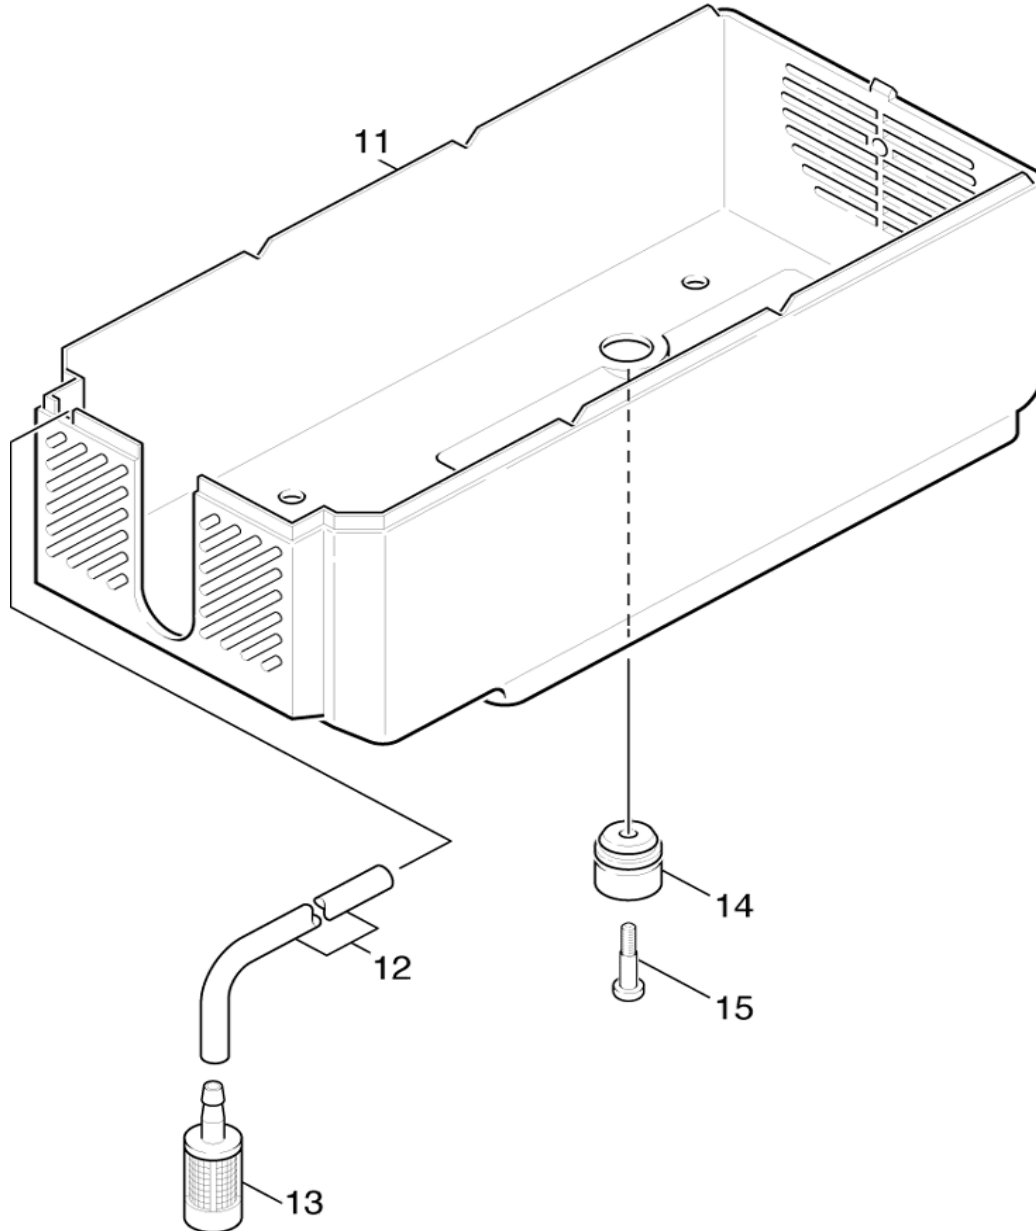

PARTS BREAKDOWN FOR K580 (1.855-700.0)

Location	PN	DESCRIPTION	QTY	SERIAL #	
				FROM	TO
PIECE PARTS - Top Part 1.1					
1	4324-0080	Calipers	1		
2	2882-3510	Conversion Kit Cover	1		
		Conversion Kit for cover with a length of 380mm to 400mm			
2	5066-6200	Cover Pop Part	1		
		for cover with a length of 400mm			
3	6631-5500	Water Protection Cover	1		
4	6631-5810	Switch	1		
5	6661-1610	Capacitor	1		
6	6631-5820	Bracket	1		

R J Bowers Distributors
 2003 Harrison Ave
 Rockford IL 61104
 E-mail: service@rjbowers.com
 Web: www.rjbowers.com
 (815) 399-8839 (800) 383-6584

PARTS BREAKDOWN FOR K580 (1.855-700.0)

Location	PN	DESCRIPTION	QTY	SERIAL #	
				FROM	TO
PIECE PARTS - Piece Parts 1.2					
1	5379-0150	Rubber Ring	1		
2	6343-1700	Retaining Clip	1		
3	7303-0300	Screw M4x8	1		
4	7777-9990	Power Cord (Stockpiling discontinued)	1		
5	6303-1250	Screw 5x20-Sonder	6		
6	7312-1630	Toothed Lock Washer A4.3	1		

R J Bowers Distributors

2003 Harrison Ave
 Rockford IL 61104
 E-mail: service@rjbowers.com
 Web: www.rjbowers.com
 (815) 399-8839 (800) 383-6584

PARTS BREAKDOWN FOR K580 (1.855-700.0)

Location	PN	DESCRIPTION	QTY	SERIAL #	
				FROM	TO
PUMP - Cylinder Head 2.1					
1	5321-3060	Handhold	1		
2	6421-2020	Manometer	1		
3	5060-3530	Cover Housing	1		
4	6362-6660	O-Ring Seal 17.17x1378	1		
5	6303-1440	Screw St-A2E	4		
6	7362-5050	O-Ring Seal 3.75x1.6	1		
7	6362-7190	O-Ring Seal Complete 1st.R.	1		
10	4291-0030	Spindle	1		
12	4769-0190	Nozzle Insert	1		
13	2883-1530	Conversion Kit K580 (Unloader Valve & Nozzle Insert)	1		
14	4550-1610	Cylinder Head	1		
15	6362-1010	O-Ring seal 8x2	1		
33	6310-0580	Hexagon Nut M8x0.75	1		
100	2883-2050	Pump Rebuild Kit (Spare Part Set)	1		