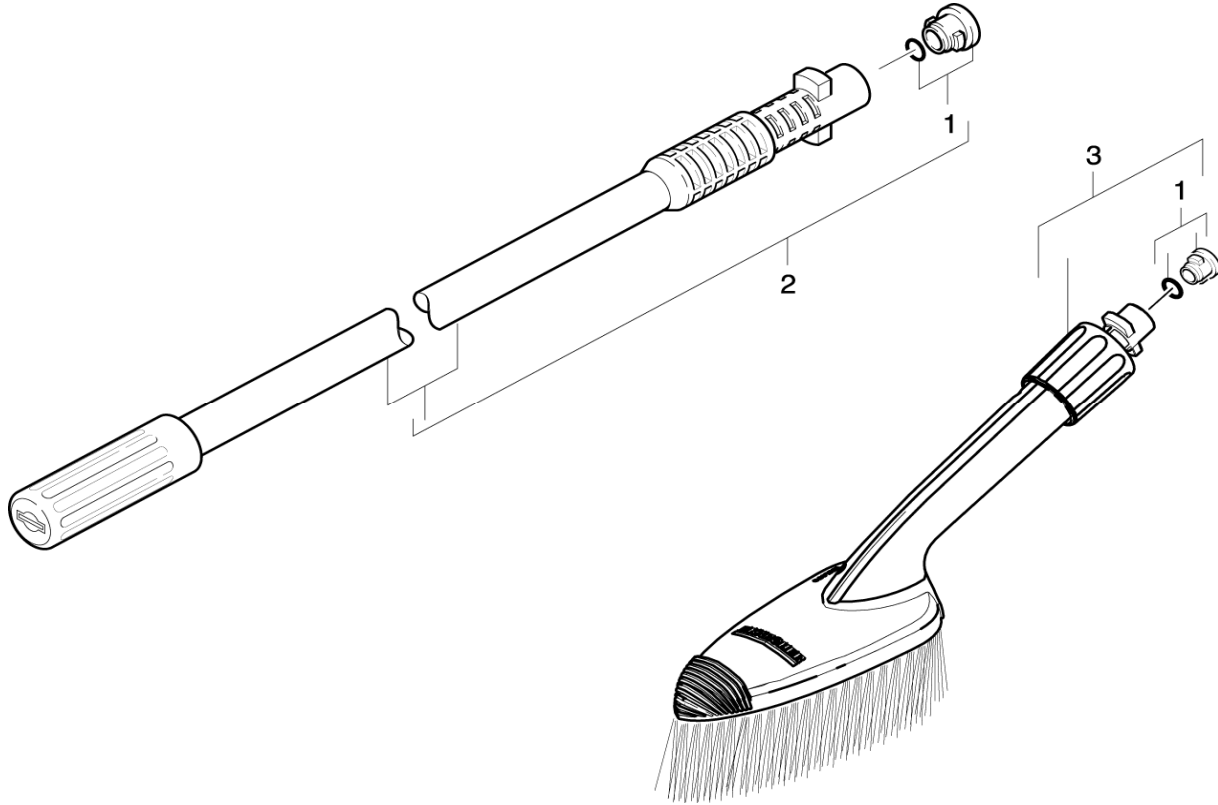

PARTS BREAKDOWN FOR K580 (1.855-700.0)

Location	PN	DESCRIPTION	QTY	SERIAL #	
				FROM	TO
ACCESSORIES - Jet Pipe 4.3					
1	2640-7290	O-Ring Seal Set	1		
2	4760-2640	Jet Pipe (Spray Wand)	1		
3	2640-5890	Brush Lengthwise	1		

R J Bowers Distributors
2003 Harrison Ave
Rockford IL 61104
E-mail: service@rjbowers.com
Web: www.rjbowers.com
(815) 399-8839 (800) 383-6584