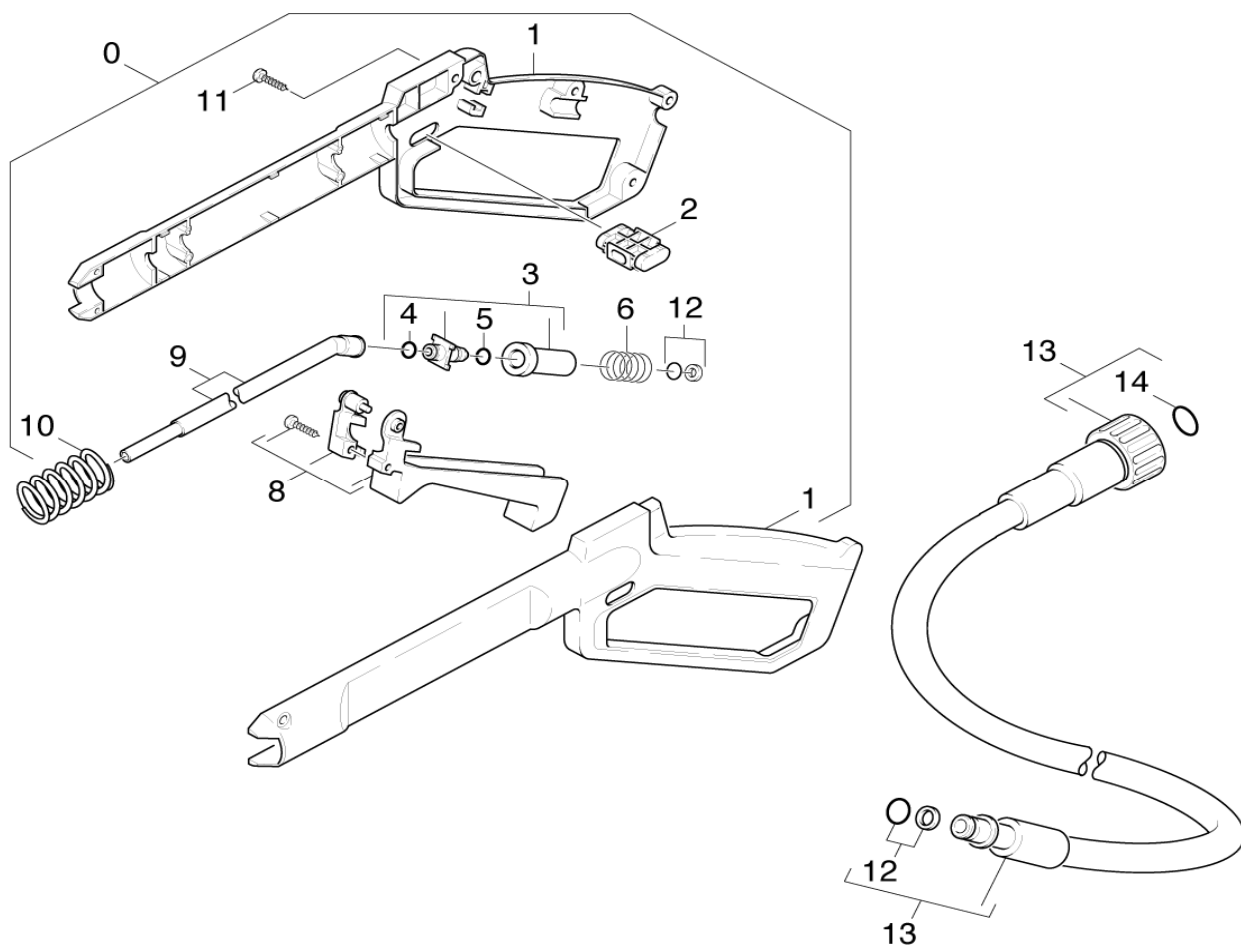

PARTS BREAKDOWN FOR K580 (1.855-700.0)

Location	PN	DESCRIPTION	QTY	SERIAL #	
				FROM	TO
ACCESSORIES - Trigger Gun 4.1					
0	7777-9990	Trigger Gun (Stockpiling discontinued)	1		
1	7777-9990	Trigger Gun Housing (Stockpiling discontinued)	1		
2	5030-6200	Moulded part	1		
3	4582-0080	Valve Disk	1		
4	6362-1820	O-Ring Seal 7.65x1.78	1		
5	6362-6580	O-Ring Seal 7x1.5	1		
6	5332-2480	Coil Spring	1		
8	7777-9990	Stockpiling discontinued	1		
9	7777-9990	Stockpiling discontinued	1		
10	5332-2470	Helical Spring	1		
11	6303-1220	M4 .2X13 Torx T-15	6		
12	6363-1150	O-Ring Seal Complete 1st.-R.	1		
13	6389-5550	High Pressure Hose 15MPa 9m 60G	1		
14	2880-2960	Spare Part Set (O-Ring Seal, 5 Pack)	1		

R J Bowers Distributors
2003 Harrison Ave
Rockford IL 61104
E-mail: service@rjbowers.com
Web: www.rjbowers.com
(815) 399-8839 (800) 383-6584