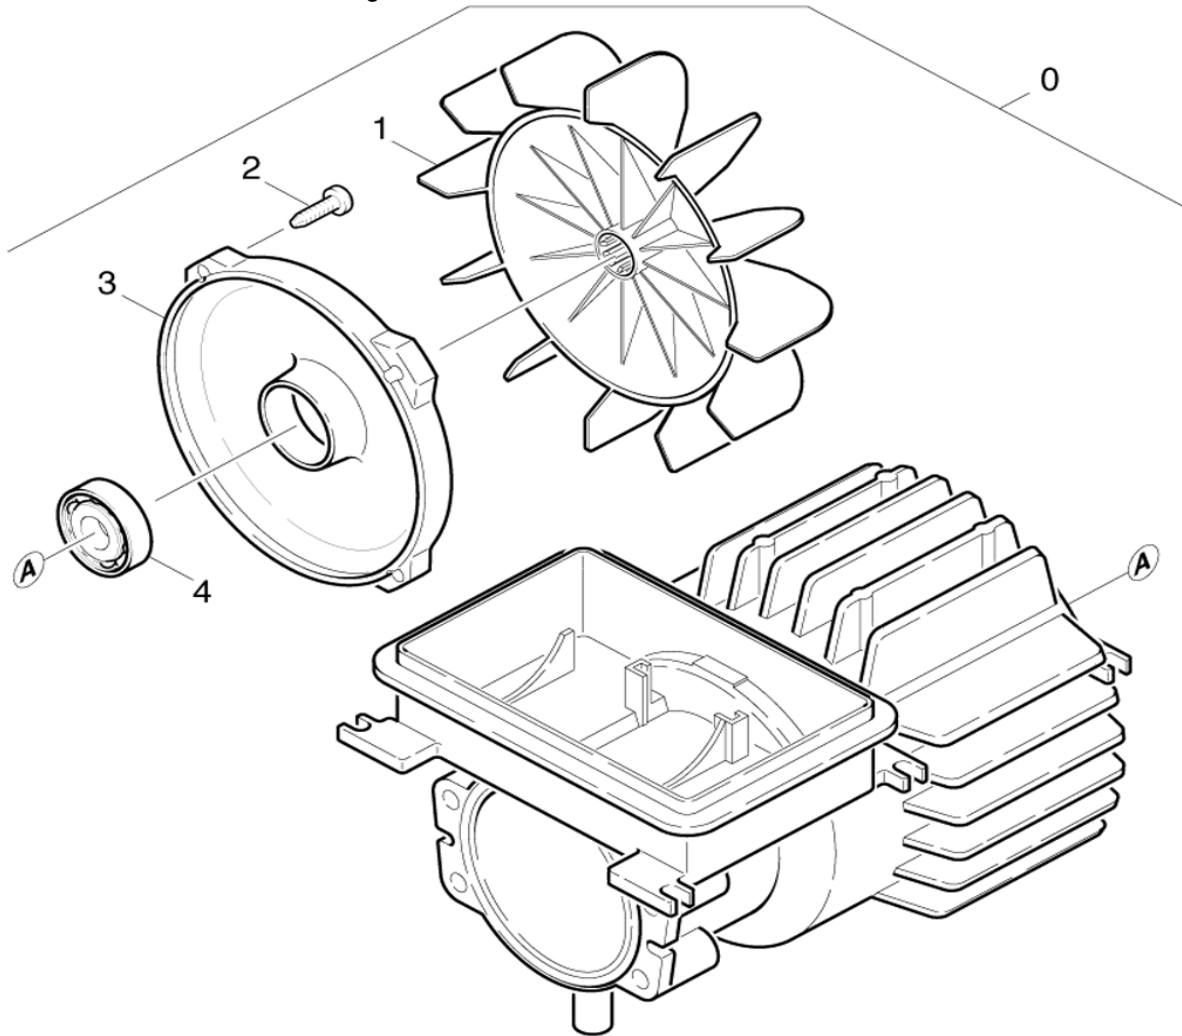

PARTS BREAKDOWN FOR K580 (1.855-700.0)

Location	PN	DESCRIPTION	QTY	SERIAL #	
				FROM	TO
MOTOR - Piece Parts 3.1					
0	7777-9990	Stockpiling discontinued for cover with a length of 400mm	1		
0	4623-1320	Motor for cover with a length of 380mm	1		
1	5600-0330	Blower Wheel for cover with a length of 400mm	1		
1	5600-0260	Running Wheel for cover with a length of 380mm	1		
2	7303-0410	Screw M5x20 -St-R2R (In6Rd)	4		
3	5063-4200	Cover-B Lager	1		
4	7401-1540	Ball Bearing 6002-2RS	1		

R J Bowers Distributors

2003 Harrison Ave
Rockford IL 61104
E-mail: service@rjbowers.com
Web: www.rjbowers.com
(815) 399-8839 (800) 383-6584