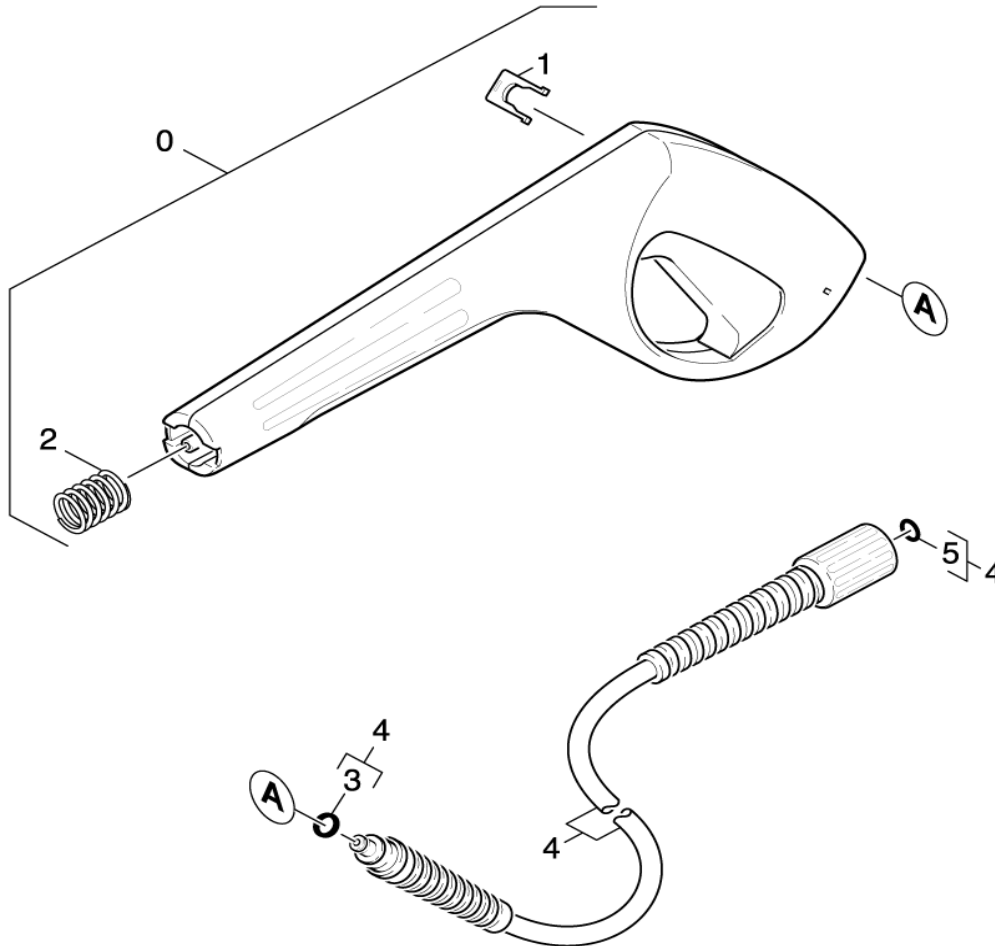

PARTS BREAKDOWN FOR K580 (1.855-700.0)

Location	PN	DESCRIPTION	QTY	SERIAL #	
				FROM	TO
ACCESSORIES - Trigger Gun Alternative					
0	2641-2020	Trigger Gun	1		
1	5037-1370	Clamp	1		
2	5332-4640	Pressure Spring	1		
3	6363-1980	Gasket	1		
4	6390-8710	High Pressure Hose 9/16MPa	1		
5	2880-2960	Spare Part Set (O-Ring Seal, 5 Pack)	1		

R J Bowers Distributors

2003 Harrison Ave
Rockford IL 61104
E-mail: service@rjbowers.com
Web: www.rjbowers.com
(815) 399-8839 (800) 383-6564