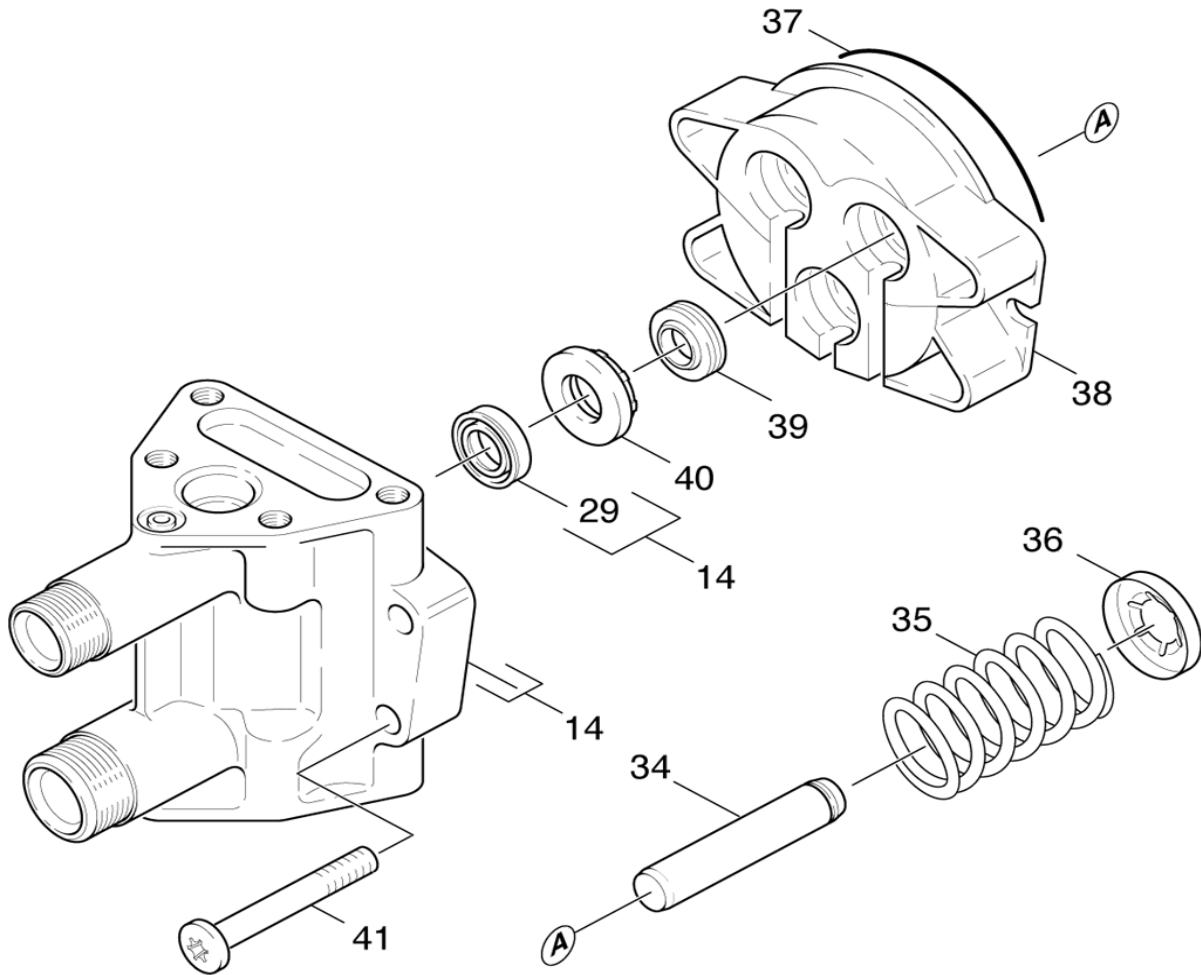

PARTS BREAKDOWN FOR K580 (1.855-700.0)

Location	PN	DESCRIPTION	QTY	SERIAL #	
				FROM	TO
PUMP - Piston 2.4					
14	4550-1610	Cylinder Head	1		
29	6365-3410	U & V Ring (Water Seal)	3		
34	5553-2500	Piston	3		
35	5332-2510	Coil Spring	3		
36	5030-6250	Moulded part	3		
37	6362-4710	O-Ring 80x3	1		
38	5060-3490	Housing Thrust Guidance	1		
39	6365-3400	Grooved Ring (Oil Seal) 14x22x5/7	3		
40	5115-4710	Washer	3		
41	7306-1480	Screw M8x60 -8.8	4		

R J Bowers Distributors

2003 Harrison Ave
Rockford IL 61104
E-mail: service@rjbowers.com
Web: www.rjbowers.com
(815) 399-8839 (800) 383-6584