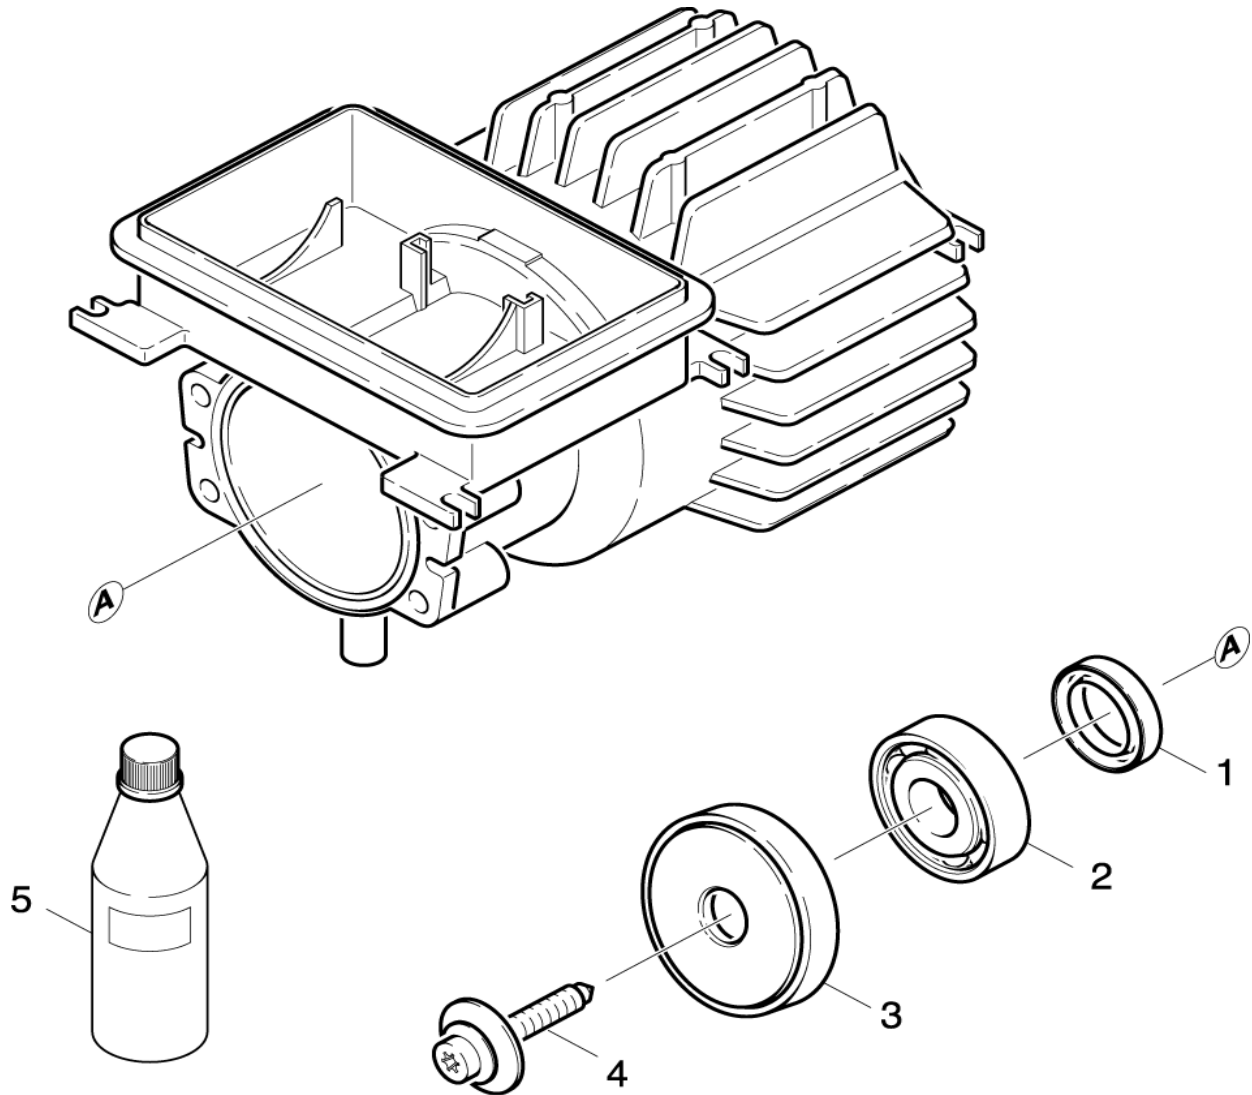

PARTS BREAKDOWN FOR K580 (1.855-700.0)

Location	PN	DESCRIPTION	QTY	SERIAL #	
				FROM	TO
MOTOR - Actuation 3.2					
0	7777-9990	Stockpiling discontinued for cover with a length of 400mm	1		
0	4623-1320	Motor for cover with a length of 380mm	1		
1	7367-0180	Radial Shaft Seal Ring A26x37x7	1		
2	9087-0100	Ball Bearing	1		
3	6401-1970	Swash Plate	1		
4	6304-0480	Cylinder Head Screw M6x19	1		
5	6288-0500	Pump Oil 1L (15w-40)	1		

R J Bowers Distributors

2003 Harrison Ave
Rockford IL 61104
E-mail: service@rjbowers.com
Web: www.rjbowers.com
(815) 399-8839 (800) 383-6564