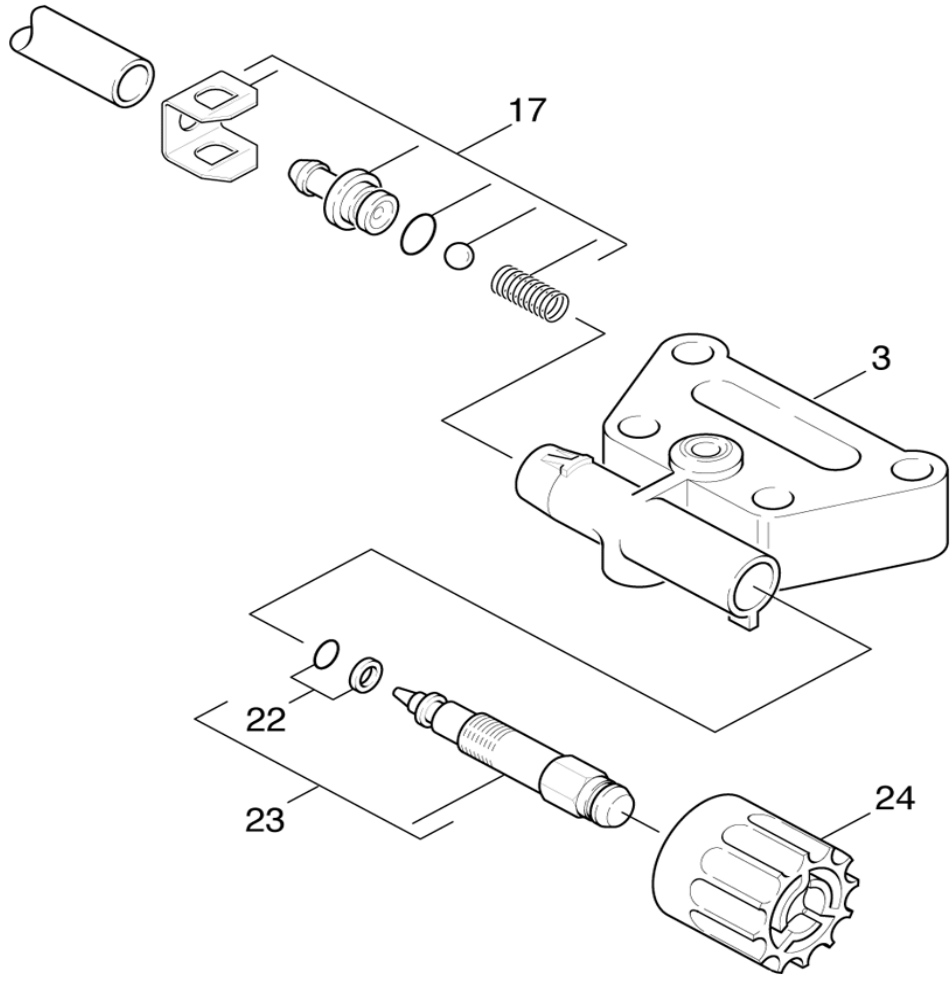

PARTS BREAKDOWN FOR K580 (1.855-700.0)

Location	PN	DESCRIPTION	QTY	SERIAL #	
				FROM	TO
PUMP - Chemistry 2.2					
3	5060-3530	Cover Housing	1		
17	2883-2580	Detergent Inlet Assembly (Spare Part Set)	1		
22	6362-3680	O-Ring Seal Complete /1st.-R.	1		
23	4291-0040	Spindle	1		
24	5321-3050	Handhold	1		

R J Bowers Distributors
2003 Harrison Ave
Rockford IL 61104
E-mail: service@rjbowers.com
Web: www.rjbowers.com
(815) 399-8839 (800) 383-6564