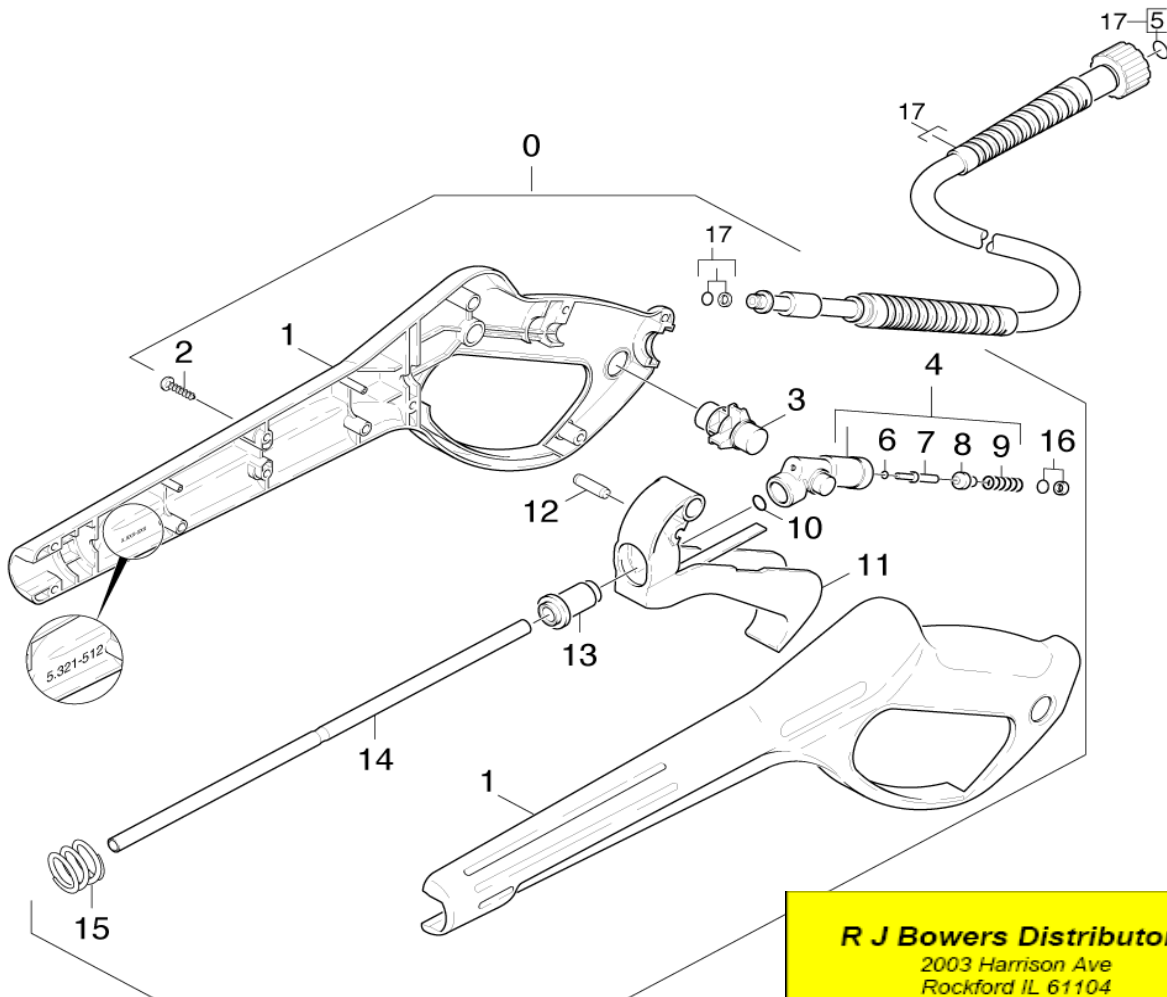

R J Bowers Distributors

2003 Harrison Ave
 Rockford IL 61104
 E-mail: service@rjbowers.com
 Web: www.rjbowers.com
 (815) 399-8839 (800) 383-6564

PARTS BREAKDOWN FOR K580 (1.855-700.0)

Location	PN	DESCRIPTION	QTY	SERIAL #	
				FROM	TO
PUMP - Piston 2.4					
14	4550-1610	Cylinder Head	1		
29	6365-3410	U & V Ring (Water Seal)	3		
34	5553-2500	Piston	3		
35	5332-2510	Coil Spring	3		
36	5030-6250	Moulded part	3		
37	6362-4710	O-Ring 80x3	1		
38	5060-3490	Housing Thrust Guidance	1		
39	6365-3400	Grooved Ring (Oil Seal) 14x22x5/7	3		
40	5115-4710	Washer	3		
41	7306-1480	Screw M8x60 -8.8	4		

R J Bowers Distributors

2003 Harrison Ave
 Rockford IL 61104
 E-mail: service@rjbowers.com
 Web: www.rjbowers.com
 (815) 399-8839 (800) 383-6584

PARTS BREAKDOWN FOR K580 (1.855-700.0)

Location	PN	DESCRIPTION	QTY	SERIAL #	
				FROM	TO
MOTOR - Actuation 3.2					
0	7777-9990	Stockpiling discontinued for cover with a length of 400mm	1		
0	4623-1320	Motor for cover with a length of 380mm	1		
1	7367-0180	Radial Shaft Seal Ring A26x37x7	1		
2	9087-0100	Ball Bearing	1		
3	6401-1970	Swash Plate	1		
4	6304-0480	Cylinder Head Screw M6x19	1		
5	6288-0500	Pump Oil 1L (15w-40)	1		

R J Bowers Distributors
 2003 Harrison Ave
 Rockford IL 61104
 E-mail: service@rjbowers.com
 Web: www.rjbowers.com
 (815) 399-8839 (800) 383-6584

PARTS BREAKDOWN FOR K580 (1.855-700.0)

Location	PN	DESCRIPTION	QTY	SERIAL #	
				FROM	TO
ACCESSORIES - Trigger Gun 4.2					
0	4775-2640	Trigger Gun	1		
1	5321-5120	Handhold few	1		
2	6303-1220	M4.2x13 Torx T-15	9		
3	5481-1890	Lever	1		
4	4427-1780	Manifolds	1		
5	2880-2960	Spare Part Set (O-Ring Seal, 5 Pack)	1		
6	7362-5020	O-Ring Seal 2.8x1.6	1		
7	5107-1470	Bar	1		
8	5582-0580	Valve Disc	1		
9	5332-1570	Helical spring	1		
10	6362-4790	O-Ring Seal 7.59x2.62	1		
11	4481-1050	Lever	1		
12	5314-0820	Pin	1		
13	5110-5390	Sleeve	1		
14	5028-9050	Pipe	1		
15	5332-3490	Pressure Spring	1		
16	6363-1150	O-Ring Seal Complete 1st.-R.	1		
17	6389-5550	High Pressure Hose 15MPa 9m	1		